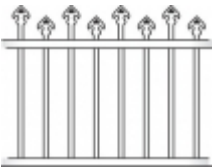

Eumundi

Mackay