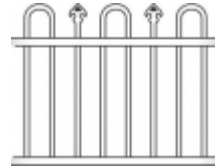

Ayr

Loop & Spear