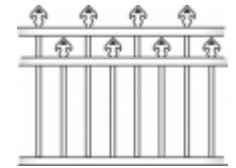

Maleny

Weipa