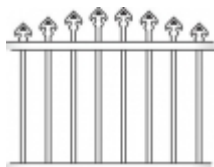

Other options of boundary fencing are our premium "Knotwood" range. These timber look slats are fitted in a unique fixing system. If you're looking for a timber look without the high maintenance, this is the style for you.

## Aluminium Panel Styles -

**Flat Top**

**Loop Top**

**Plug/Picket**

**Hi Lo Picket**

**Cooktown**

**Rocky**

**Eumundi**

**Ayr**

**Bundy**

**Mackay**

**Loop & Spear**

**Richmond**

**Mt Isa**

**Daintree**

**Innisfail**